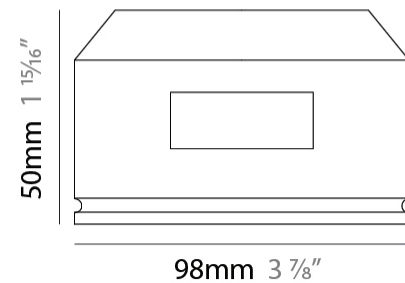

INVISIBILI TRIMLESS

D86277R9-

base number Color
Temperature

PROJECT
TYPE
SPECIFIER
QUANTITY
DATE

1. To build a product code in our configurator select the specify button on the base model # product page
2. To build a manual product code on this datasheet choose from the options listed below in blue font and add the suffix to the base model #

GENERAL

Series: Invisibili
Brand: Panzeri
Division: Design
Mounting Type: Trimless
Mounting Location: Wall

PHYSICAL

Shape: Round
Diameter (mm): 98
Diameter (in): 3 7/8
Height (mm): 50
Height (in): 1 15/16
Min. Recessing Depth (mm): 140
Min. Recessing Depth (in): 5 1/2
Light Distribution: Direct
Weight (kg): 0.24
Weight (lbs): 0.52
Fixture Finish: WHI
Fixture Material: Plaster

ELECTRICAL

Lamp Type: LED
Input Wattage (W): 8.5
Total Output Wattage (W): 6.8
Dimming: Non-Dimming / Phase Dimming (120Vac only) / 0-10V Dimming
Driver Included: No
Driver Location: Remote
Driver Type: Constant Current - 120 / 277Vac
Driver Class: Class 2
Input Voltage (V): 120 - 277
Constant Current (MA): 250

LED

Number of LEDs: 1
Color Temperature (°K): 2700 / 3000 / 4000
Max. Delivered Lumen (lm): 806 / 854 / 1053
CRI: >90 CRI
Lamp Life (hrs): 50000

OPTICAL

Optic°: 35
Adjustability: Fixed

RATINGS AND CERTIFICATIONS

Certified By: Certified for North American Standards
IP rating: IP20