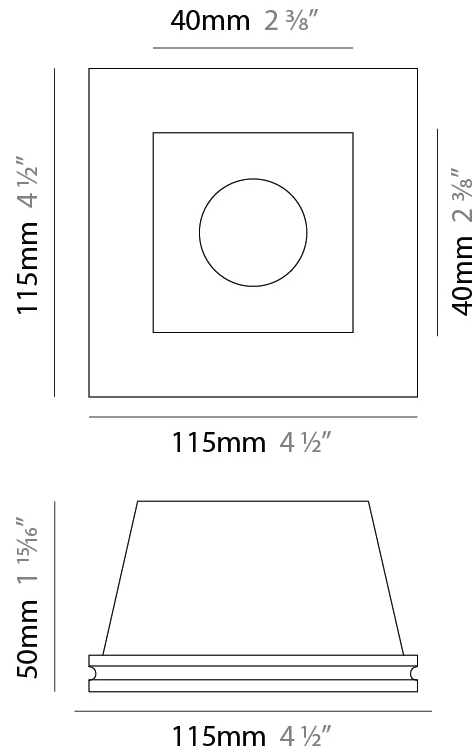

INVISIBILI TRIMLESS

D86214R9-

base number Color
Temperature

PROJECT
TYPE
SPECIFIER
QUANTITY
DATE

1. To build a product code in our configurator select the specify button on the base model # product page
2. To build a manual product code on this datasheet choose from the options listed below in blue font and add the suffix to the base model #

GENERAL

Series: Invisibili
Brand: Panzeri
Division: Design
Mounting Type: Trimless
Mounting Location: Ceiling
Subcategory: Downlight

PHYSICAL

Shape: Rectangle
Length (mm): 115
Length (in): 4 1/2
Width (mm): 115
Width (in): 4 1/2
Height (mm): 50
Height (in): 1 15/16
Min. Recessing Depth (mm): 135
Min. Recessing Depth (in): 5 5/16
Light Distribution: Direct
Weight (kg): 0.45
Weight (lbs): 0.99
Fixture Finish: WHI
Fixture Material: Plaster

ELECTRICAL

Lamp Type: LED
Input Wattage (W): 8.5
Total Output Wattage (W): 6.8
Dimming: Non-Dimming / Phase Dimming (120Vac only) / 0-10V Dimming
Driver Included: No
Driver Location: Remote
Driver Type: Constant Current - 120 / 277Vac
Driver Class: Class 2
Input Voltage (V): 120 - 277
Constant Current (MA): 250

LED

Number of LEDs: 1
Color Temperature (°K): 2700 / 3000 / 4000
Max. Delivered Lumen (lm): 806 / 854 / 1053
CRI: >90 CRI
Lamp Life (hrs): 50000

OPTICAL

Optic°: 35

RATINGS AND CERTIFICATIONS

Certified By: Certified for North American Standards
IP rating: IP20